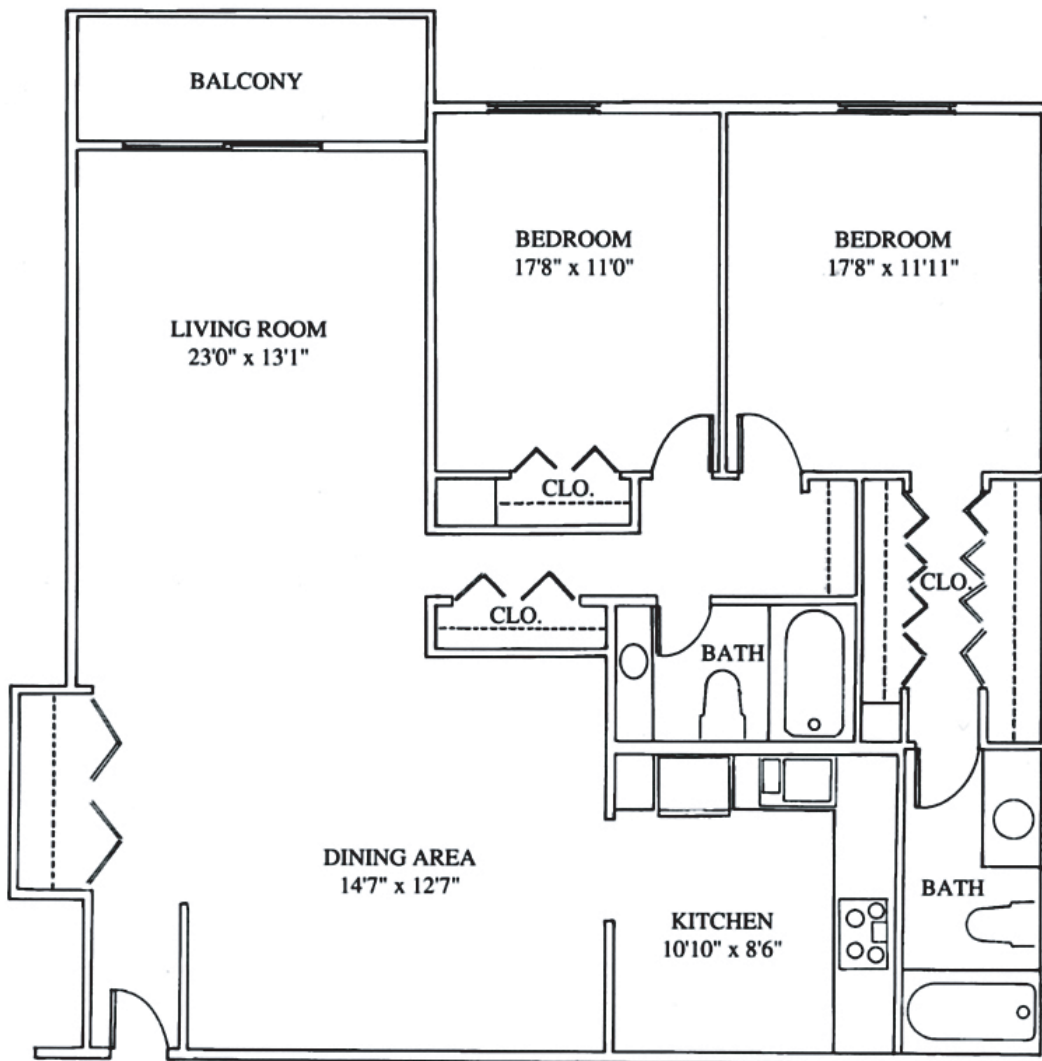

North Park *apartments*

The Potomac

1,500 SQ. FT.

4615 North Park Avenue, Chevy Chase, MD
Phone: 301.652.0062
www.northparkapartments.com